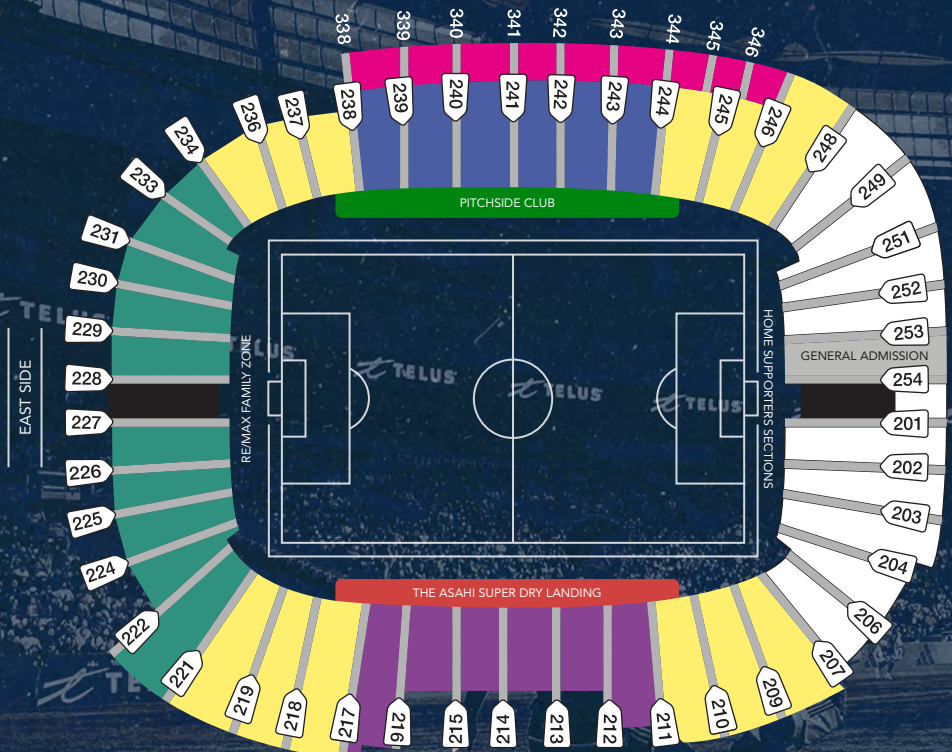

*Benefits are subject to availability and to the terms of the Membership Agreement.

2025 SEASON MEMBERSHIP

THE NEXT WAVE

LOCATION

PRICE FROM*

	GA	\$375
	WHITE	\$450
	TEAL	\$450
	YELLOW	\$629
	BLUE	\$950
	PURPLE	\$1,150
	CLUB	\$1,225
	THE ASAHI SUPER DRY LANDING	\$1,550
	PITCHSIDE CLUB (PSC)	\$3,025