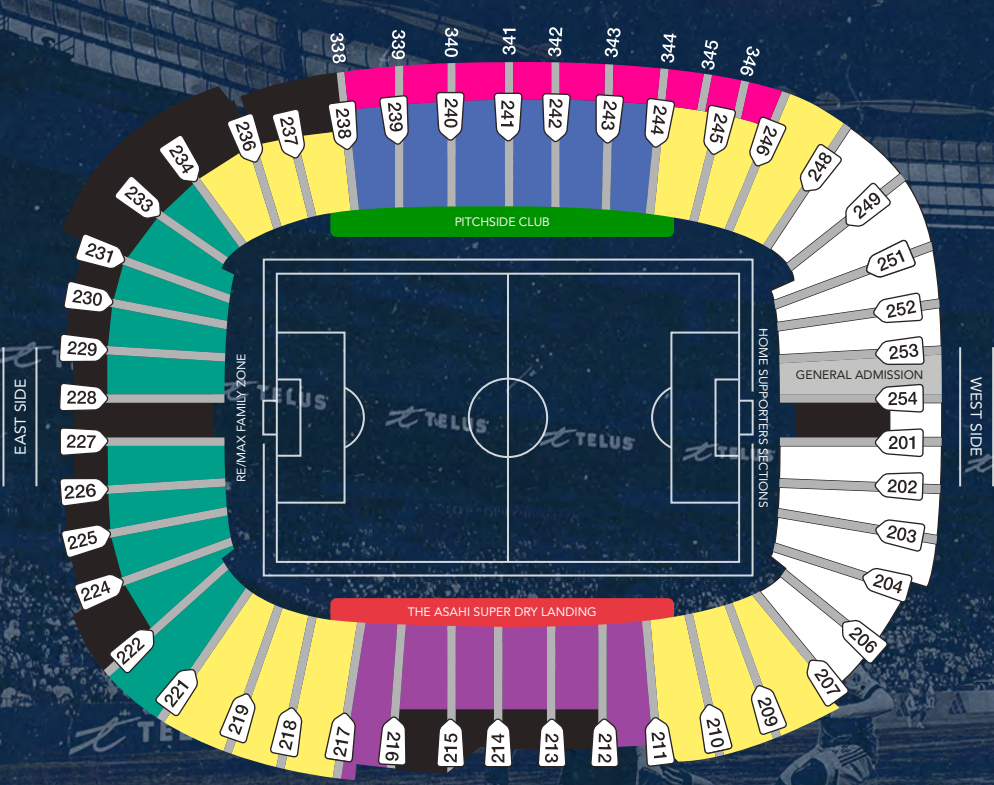

*Benefits are subject to availability and to the terms of the Membership Agreement.

2025 SEASON MEMBERSHIP

THE NEXT WAVE

LOCATION

PRICE FROM*

	GA	\$375
	WHITE	\$450
	TEAL	\$450
	YELLOW	\$629
	BLUE	\$950
	PURPLE	\$1,150
	CLUB	\$1,225
	THE ASAHI SUPER DRY LANDING	\$1,550
	PITCHSIDE CLUB (PSC)	\$3,025