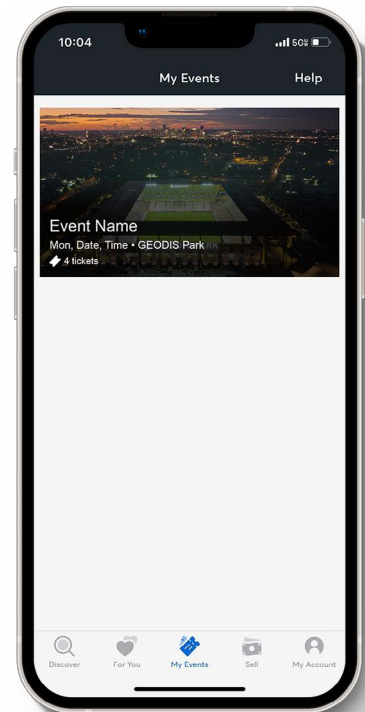

ACCESS YOUR TICKETS

STEP 1:

Open the Ticketmaster app, sign in with your selected email and password.

STEP 2:

Select the Event.

GEODIS PARK

ACCESS YOUR TICKETS

STEP 3:

Select 'View Barcode' to access your mobile ticket(s). We strongly recommend adding your ticket(s) to your mobile wallet prior to the event.

Please note – Screenshots will not be accepted as valid tickets.