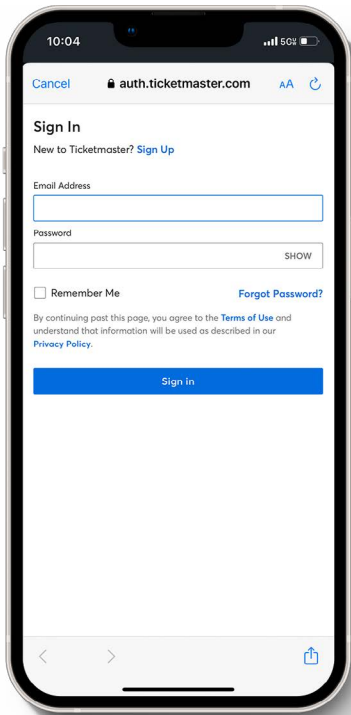

ACCESS YOUR TICKETS

STEP 1:

Open the Ticketmaster app, sign in with your selected email and password.

STEP 2:

Select the Event.

GEODIS PARK

ACCESS YOUR TICKETS

STEP 3:

Select 'View Barcode' to access your mobile ticket(s). We strongly recommend adding your ticket(s) to your mobile wallet prior to the event.

Please note – Screenshots will not be accepted as valid tickets.