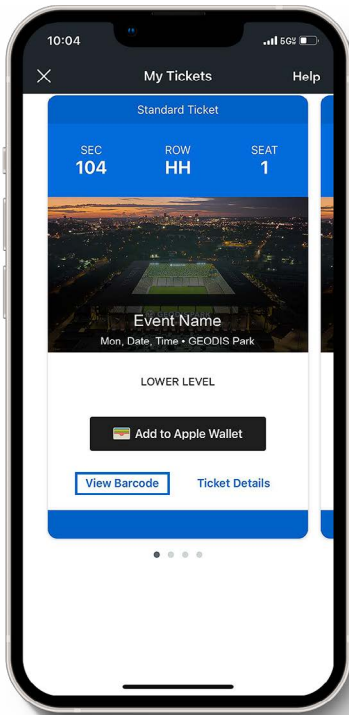

ACCESS YOUR TICKETS

STEP 1:

Open the Ticketmaster app, sign in with your selected email and password.

STEP 2:

Select the Event.

GEODIS PARK

ACCESS YOUR TICKETS

STEP 3:

Select 'View Barcode' to access your mobile ticket(s). We strongly recommend adding your ticket(s) to your mobile wallet prior to the event.

Please note – Screenshots will not be accepted as valid tickets.