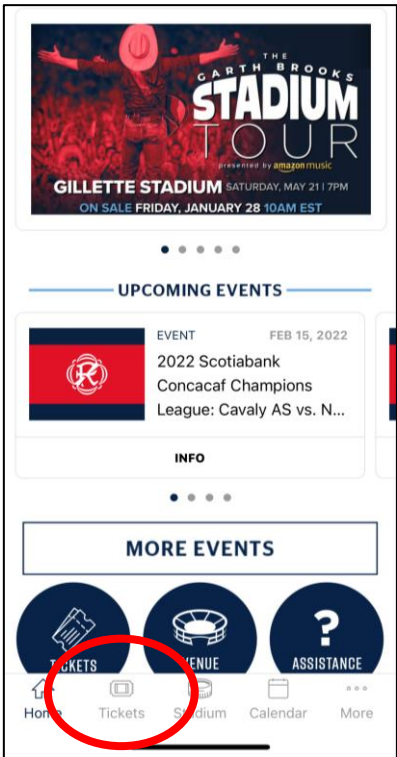

REVOLUTION SEASON MEMBERS DOWNLOAD THE GILLETTE STADIUM APP GET YOUR 15% IN-STORE PROSHOP DISCOUNT

Log-In Using Your Account Manager Email And Password

NEW ENGLAND REVOLUTION