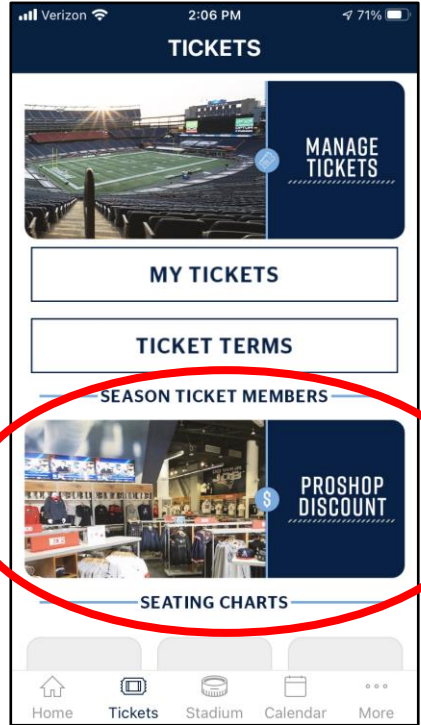

REVOLUTION SEASON MEMBERS DOWNLOAD THE GILLETTE STADIUM APP GET YOUR 15% IN-STORE PROSHOP DISCOUNT

Log-In Using Your Account Manager Email And Password

NEW ENGLAND REVOLUTION