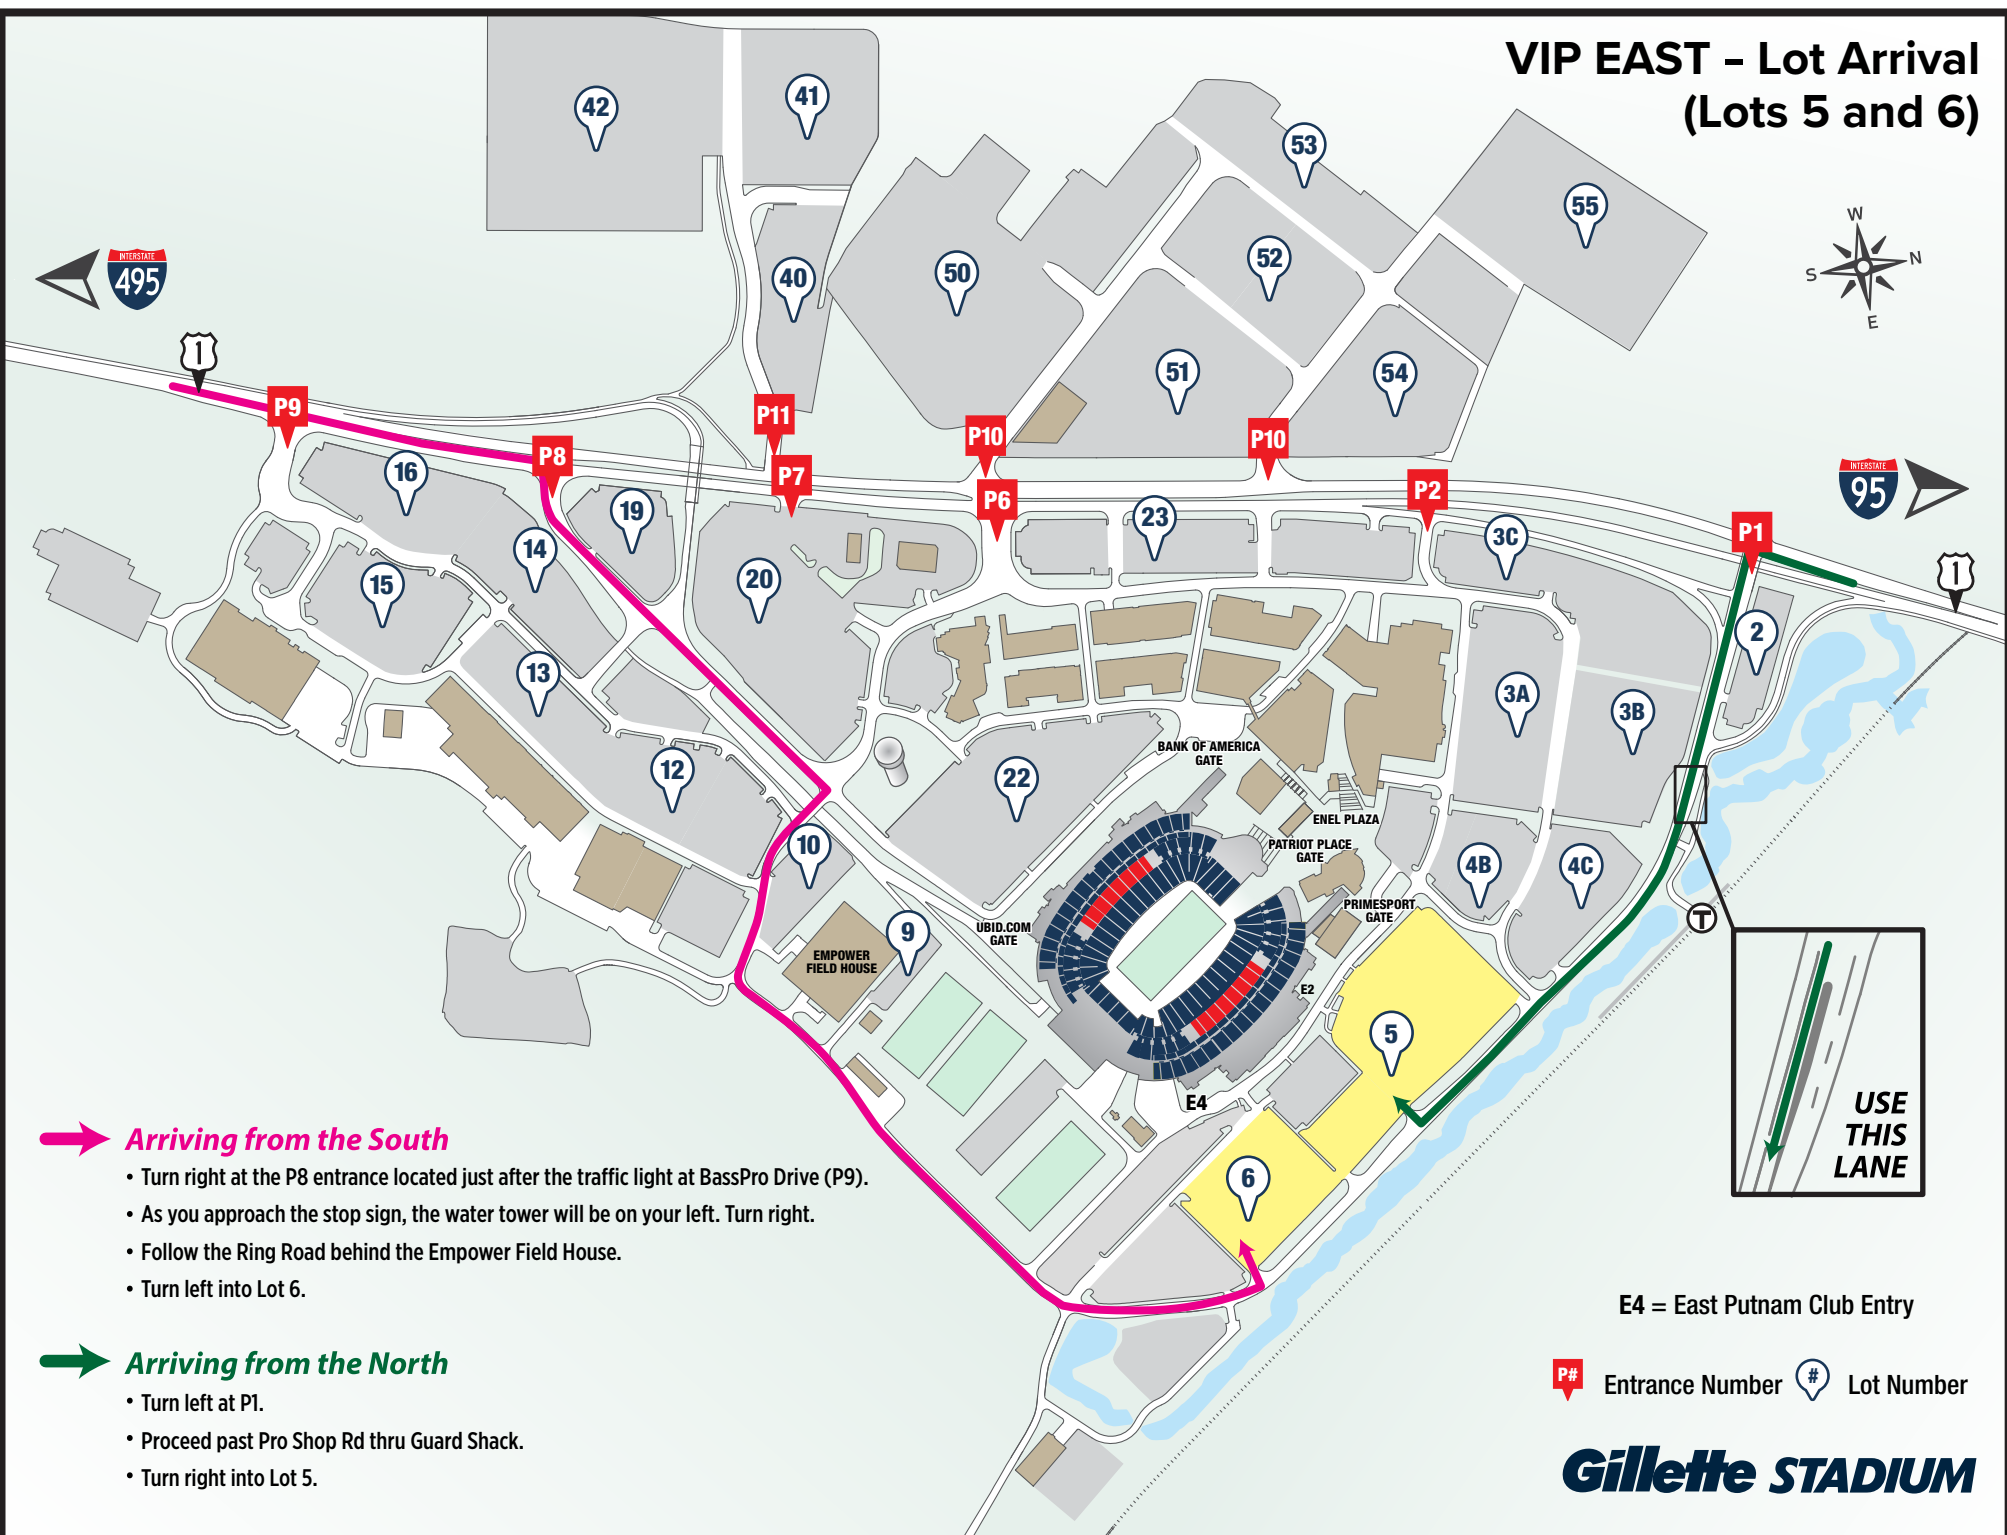

VIP EAST - Lot Arrival (Lots 5 and 6)

➔ Arriving from the South

- Turn right at the P8 entrance located just after the traffic light at BassPro Drive (P9).
- As you approach the stop sign, the water tower will be on your left. Turn right.
- Follow the Ring Road behind the Empower Field House.
- Turn left into Lot 6.

➔ Arriving from the North

- Turn left at P1.
- Proceed past Pro Shop Rd thru Guard Shack.
- Turn right into Lot 5.

E4 = East Putnam Club Entry

P# Entrance Number **#** Lot Number

Gillette STADIUM

VIP EAST - Lot Departure (Lots 5 and 6)

➔ Exiting to the South

- Follow the same route, except take the left at the water tower intersection to the flyover to cross Route 1.

➔ Exiting to the North

- Turn left out of Lot 5.
- Turn right at the ramp to access Route 1 north.

P# Entrance Number **#** Lot Number